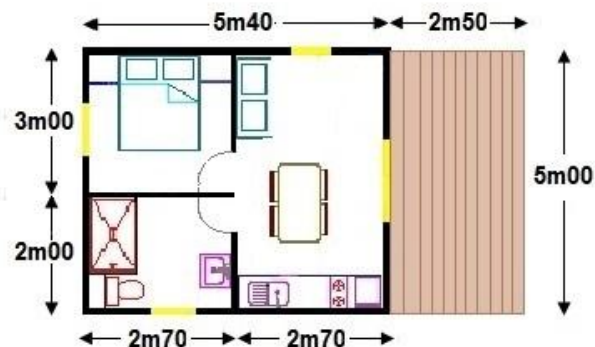

## Description of the cottage rental

(Built in 2013, on the pitches n°46 and n°47)

2 Wood Cottages 2 people Area: 27 m<sup>2</sup> + terrace (12m<sup>2</sup>50)

Rented from May 03 to October 19, 2025

- Interior wood, beams in all the pieces
- Fitted kitchen including fridge, gas hob, extractor hood, microwave, coffee machine, sink with drainer
- Dining room table + 4 chairs, daybed, Television
- A master bedroom with bed 140 + duvet + pillows + storage cabinets.
- Bathroom with toilet, shower 120cm, sink, towel heater
- Electric heater in every pieces
- Large bay window overlooking a wooden terrace (5m X 2,50m)
- Wooden picnic table
- Kitchenware: 4 dinner plates, 4 glasses, 4 cups coffee, 4 bowls, 2 big bowls, 1 salad spinner, 3 pans, 1 small pot with lid, 1 big pot with lid, 1 skillet, 4 forks, 4 knives, 4 tablespoons, 4 teaspoons, a paring knife, 2 spatulas, a can opener, a bottle opener, a slotted spoon, a ladle, a colander, a cutting board and knife, a basin, a broom, a drying rack, a vacuum cleaner, household products